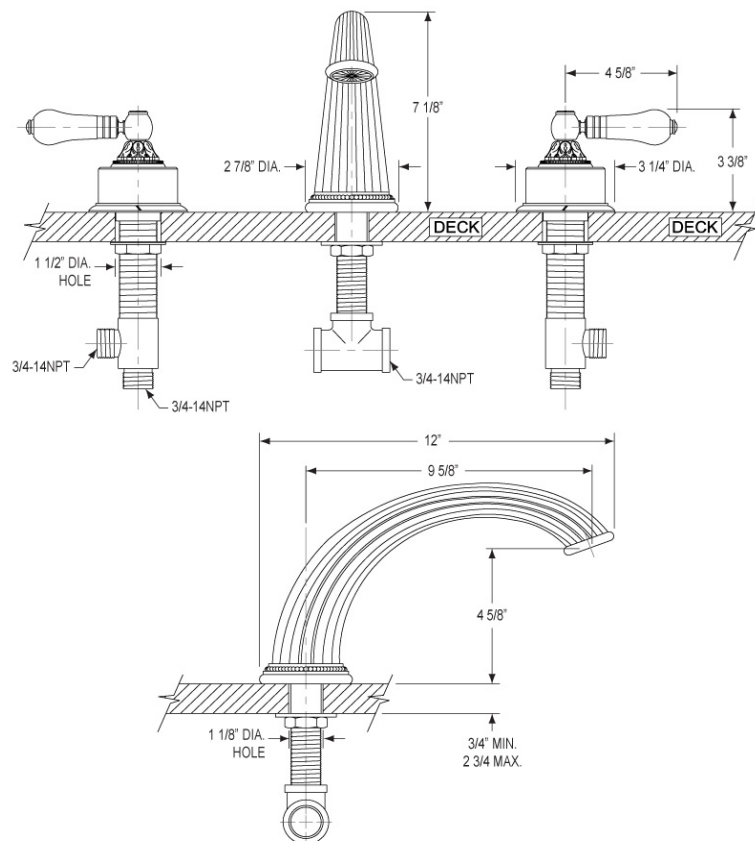

COLOR FINISHES

- Polished Nickel (K1242P_014)
- Satin Nickel (K1242P_015)
- Pewter (K1242P_15A)
- Polished Chrome (K1242P_026)
- Polished Brass (K1242P_003)
- Polished Brass Antiqued (K1242P_007)
- Satin Brass (K1242P_004)
- Polished Gold (K1242P_025)
- Polished Gold Antiqued (K1242P_25D)
- Satin Gold (K1242P_024)
- Satin Gold Antiqued (K1242P_24D)
- Satin Jeweler's Gold (K1242P_24J)
- Old English Brass (K1242P_OEB)
- Antique Brass (K1242P_047)
- Antique Bronze (K1242P_11B)

Image shown may not be in the finish selected